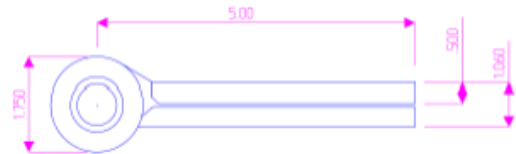

2000M-304 Stainless Steel Mortise Hinges

Model Number: 2000M-304 Mortise

Price: \$ 940

- Application: Mortise
- Type: Non-Handed
- Material Type: 304L Stainless Steel
- Maximum Door Weight: 2000 LBS
- Maximum Radial Load: 800 LBS
- Mount: Weld On
- Approx Width: 10"
- Height: 6"
- Finish: Plain
- Service: Heavy Duty